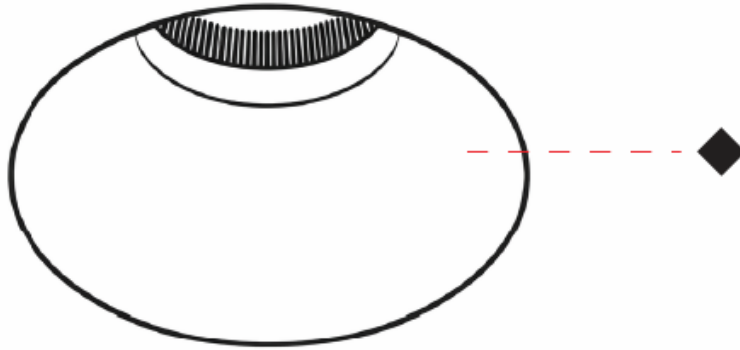

A350204-

PROJECT

TYPE

SPECIFIER

QUANTITY

DATE