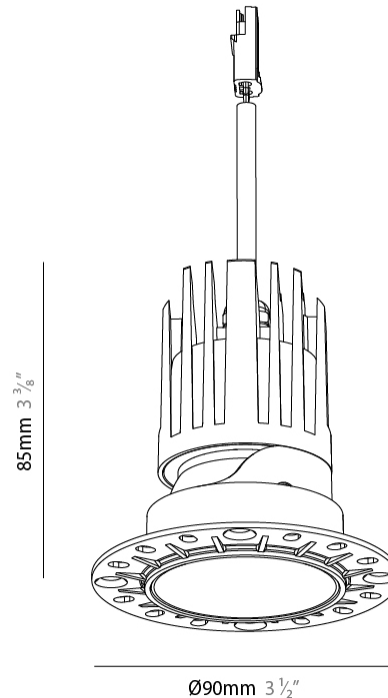

GENERAL

Series: Bioniq Evo
Partner: Prolicht
Division: Architectural
Installation: Trimless
Product Type: Downlight
Mounting Location: Ceiling
Light Distribution: Adjustable / Direct

PHYSICAL

Aperture Sizes - Downlights: 2"
Shape: Round
Diameter (mm): 90
Diameter (in): 3 1/2"
Height (mm): 85
Depth (mm): 100
Height (in): 3 3/8"
Depth (in): 3 15/16"
Ceiling Thickness (mm): 10 - 50
Ceiling Thickness (in): 3/8 - 1 15/16
Weight (kg): 0.8
Fixture Finish: [SSR / BKV / CWI / CRY / HAB / UFT / ITA / RUA / FTG / MYG / LOD / PUS / FRO / FUP / KIA / POP / BLS / SPG / MEY / GOH / CHC / COM / ABZ / JAG / OBR / MOS / ROR](#)
Fixture Material: Extruded Aluminum
Cut-out Measurements: Ø 55mm/2 3/16"

ELECTRICAL

Lamp Type: LED (Zhaga Standard)
Input Wattage (W): 9.2
Total Output Wattage (W): 8.2
Dimming: Non-dimming / DALI Dimming / MATTER Dimming
Driver Included: No
Driver Location: Remote
Driver Type: Constant Current - Universal
Driver Class: Class 2
Constant Current (mA): 250mA
Upon Request: 0-10V Dimming / Phase Dimming

LED

Color Temperature (°K): [2400 / 2700 / 3000 / 3500 / 4000](#)
Max. Delivered Lumen (lm): Max 922
Nominal Lumen (lm): 1456
CRI: >90 CRI
Efficiency (%): 100.7
Lamp Life (hrs): 50000

OPTICAL

Beam Angle: [24 / 32 / 46 / 56](#)
Adjustability: Rotational 350° / Tilt 30°

RATINGS AND CERTIFICATIONS

Certified By: Certified for North American Standards
IP rating: IP65
Glare Rating: ≤ 10

PROJECT
TYPE
SPECIFIER
QUANTITY
DATE