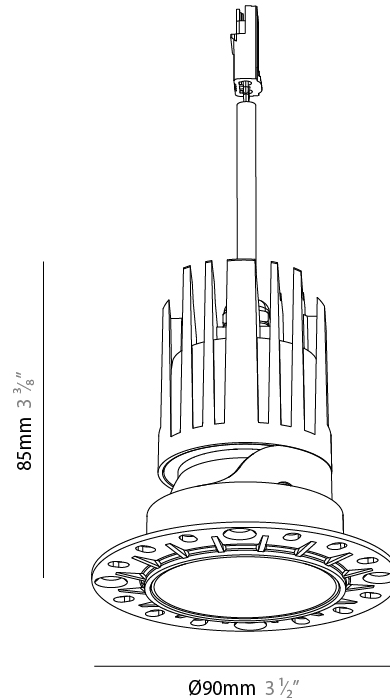

GENERAL

Series: Bioniq Evo
Partner: Prolicht
Division: Architectural
Installation: Trimless
Product Type: Downlight
Mounting Location: Ceiling
Light Distribution: Adjustable / Direct

PHYSICAL

Aperture Sizes - Downlights: 2"
Shape: Round
Diameter (mm): 90
Diameter (in): 3 1/2
Height (mm): 85
Depth (mm): 100
Height (in): 3 3/8
Depth (in): 3 15/16
Ceiling Thickness (mm): 10 - 50
Ceiling Thickness (in): 3/8 - 1 15/16
Weight (kg): 0.8
Fixture Finish: SSR / BKV / CWI / CRY / HAB / UFT / ITA / RUA / FTG / MYG / LOD / PUS / FRO / FUP / KIA / POP / BLS / SPG / MEY / GOH / CHC / COM / ABZ / JAG / OBR / MOS / ROR
Fixture Material: Extruded Aluminum
Cut-out Measurements: Ø 55mm/2 3/16"

ELECTRICAL

Lamp Type: LED (Zhaga Standard)
Input Wattage (W): 8
Total Output Wattage (W): 7.3
Dimming: Non-dimming / DALI Dimming / MATTER Dimming
Driver Included: No
Driver Location: Remote
Driver Type: Constant Current - Universal
Driver Class: Class 2
Constant Current (MA): 250mA
Upon Request: 0-10V Dimming / Phase Dimming

LED

Color Temperature (°K): 2400 / 2700 / 3000 / 3500 / 4000
Max. Delivered Lumen (lm): Max 521
Nominal Lumen (lm): 920
CRI: >90 CRI
Efficiency (%): 64.9
Lamp Life (hrs): 50000

OPTICAL

Beam Angle: 10
Adjustability: Rotational 350° / Tilt 30°

RATINGS AND CERTIFICATIONS

Certified By: Certified for North American Standards
IP rating: IP65
Glare Rating: ≤ 10

PROJECT
TYPE
SPECIFIER
QUANTITY
DATE